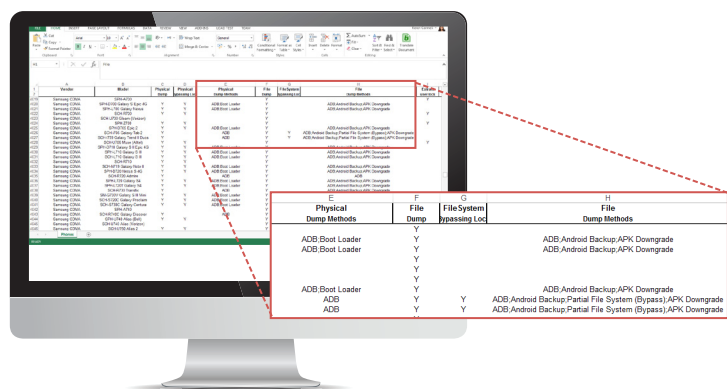

*Including GPS devices

iOS 10

CELLEBRITE SUPPORTS iOS 10!

File system, Advanced Logical and Logical extractions and decoding from Apple devices running iOS 10 (limited to unencrypted iTunes backup).

SUPPORTED METHODS IN CELLEBRITE'S PHONE LISTS

The list of supported devices and capabilities now also includes available methods for Physical and File System Extractions. This info visibility is the reflection of UFED available methods and can be very beneficial when looking for new devices and new supported capabilities.

VERIFY AND COMPARE THE INTEGRITY OF EXTRACTED FILE SYSTEM

By hashing the output of an extraction, you can verify the integrity of the extracted data. With version 5.3, you can now verify and compare the hash value of the file system extraction (zip) produced during the extraction process with the current hash value of the data within the zip file. By having this capability, you can confirm that the files were not changed.